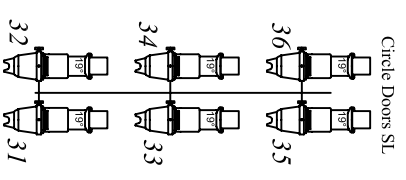

G

- Key:
- Source 4 - 19°
 - Source 4 Zoom - 15/30
 - Source 4 Zoom - 25/50
 - 1kW Fresnel
 - Tab Warmers
 - Dimmer Patch No. 37

Theatre Royal Windsor
 Fixed FOH Rig
 Drafted by: Nat Keller 2004
 N.B. Do Not Scale