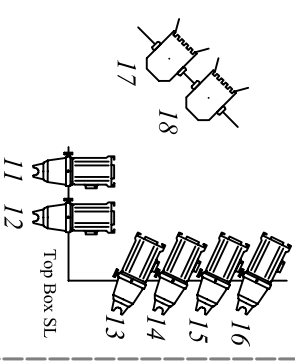

G

- Key:
- Source 4 - 19°
 - Source 4 Zoom - 15/30
 - Source 4 Zoom - 25/50
 - 1kW Fresnel
 - Tab Warmers
 - Dimmer Patch No. 37

Theatre Royal Windsor
 Fixed FOH Rig
 Drafted by: Nat Keller 2004
 N.B. Do Not Scale